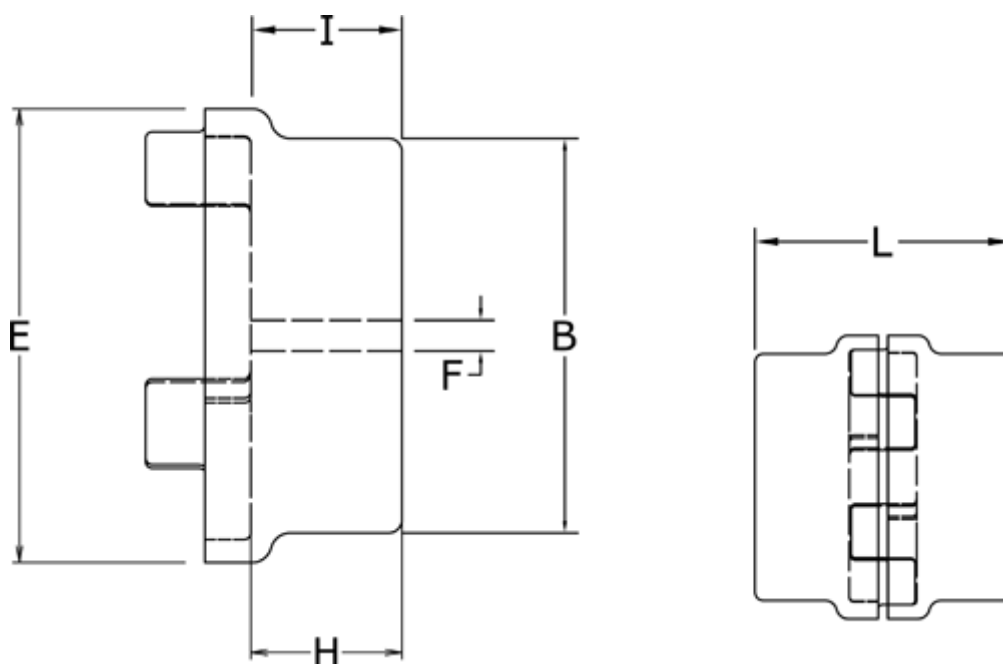

Data Sheet

Article number: 3304090AGG

Description: Coupling hub 90/100A
GG Cast iron, Predrilled

Measures

B	= 160
E	= 200
F	= -
H	= 100
I	= -
L	= 245
Max. bore mm	= 90